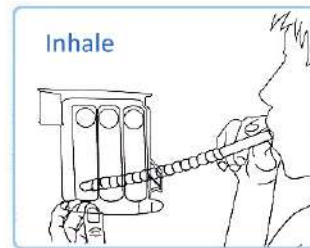

BS0508R

Breathing Exerciser

Material: Acylic+PP+ABS
Size: 13x11cm
Pack: color box
Carton: 20pcs/40x30x33cm
Carton G.W./N.W.: 5/4.5kgs

BS0881G

Steam Inhaler

Material: ABS+Electronic Components
Size: 4.2*4.2*12.8cm
Weight: 113g
Pack: Color Box
Carton Size: 55pcs/53*29*37cm
Carton G.W./N.W.: 10.6/10kgs