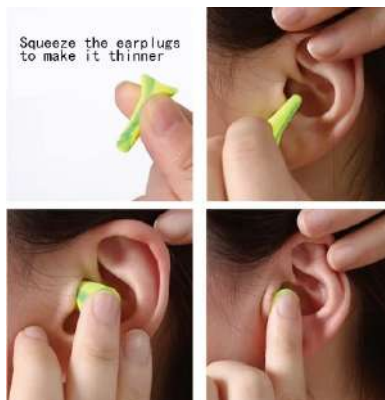

BS0878G

Moulded Ear Plugs

Material: Sponges
Size: 1.8*1.1*3cm
Weight: 1g
Pack: opp bag
Carton Size: 3000set/64*42*27cm
Carton G.W./N.W.: 4/2.7kgs

BS0879G

Noise Reduction Ear Plugs

Material: PP+Gel
Size: 2.5*2.4*3cm
Weight: 3.3g
Pack: opp bag
Carton Size: 1400set/40*40*50cm
Carton G.W./N.W.: 14.7/4.6kgs