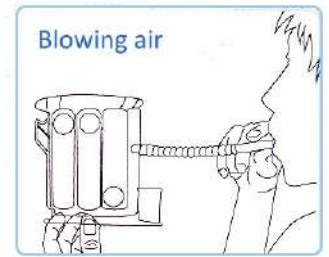

BS0508R

Breathing Exerciser

Material: Acylic+PP+ABS
Size: 13x11cm
Pack: color box
Carton: 20pcs/40x30x33cm
Carton G.W./N.W.: 5/4.5kgs

BS0881G

Steam Inhaler

Material: ABS+Electronic Components
Size: 4.2*4.2*12.8cm
Weight: 113g
Pack: Color Box
Carton Size: 55pcs/53*29*37cm
Carton G.W./N.W.: 10.6/10kgs