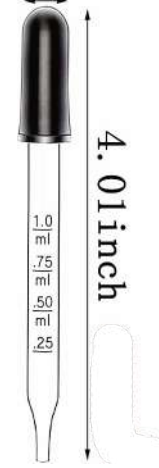

BS0579G

HUNCHBACK CORRECTION BELT

Material: cotton & spandex
 Pack: polybag
 Carton: 100pcs/51x45x50cm
 Carton G.W./N.W.: 23/22kgs

0.47inch

BS0719R
Glass Dropper)

Material: Silicone + Glass
Size: 7x77mm / 1 (ml)

0.47inch

0.47inch

BS0725R
Glass Dropper)

Material: Silicone + Glass
Size: 7x77mm / 1 (ml)

0.47inch

0.47inch

BS2157R
Glass Dropper)

Material: Silicone + Glass
Size: 7x77mm / 1 (ml)