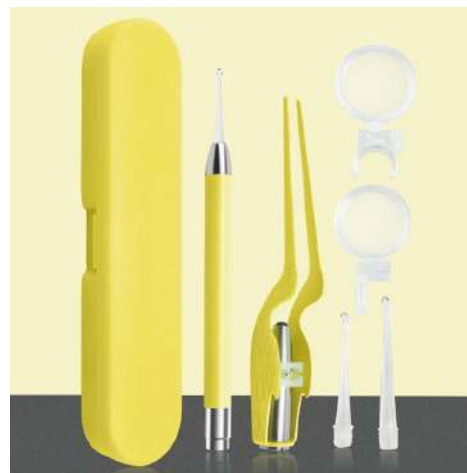

SAFE AND DURABLE

BS0902G

Electric Nail Clipper

Material: ABS
Size: 6.1*6.6*3.5cm
Weight: 92g
Pack: Color Box
Carton Size: 90pcs/43.5*29*36.5cm
Carton G.W./N.W.: 12/11.5kgs

BS0893G

Ear Wax Removal Kit

Material: 410 S/S
Size: 1.6*11.5CM
Weight: 39g
Pack: Color Box
Carton Size: 500set/30*19*28cm
Carton G.W./N.W.: 20.2/19.5kgs

BS0894G

Ear Wax Removal Kit

Material: PU+410 S/S
Size: 10.5*3*0.8cm
Weight: 24g
Pack: Color Box
Carton Size: 1000pcs/35*30*28cm
Carton G.W./N.W.: 25/24kgs

BS0895G

Ear Wax Removal Kit with LED light

Material: ABS+PS
Size: 17.7*3.7*1.2cm
Weight: 70g
Pack: Color Box
Carton Size: 200pcs/69*36*21cm
Carton G.W./N.W.: 15/14kgs

BS0883G

Ear Wax Removal with LED light

Material: ABS
Size: 13*2*1cm
Weight: 16g
Pack: Color Box
Carton Size: 1000pcs/70*41*43cm
Carton G.W./N.W.: 20/16kgs

Children's Luminous Booger Clip

Easily pick up baby's boogers without poking the nose

BS0927G

Booger Cleaning Clip

Material: PP+S/S
Size: 9x1.8cm
Weight: 14g
Pack: Color Box
Carton Size: 500pcs/40x30x37cm
Carton G.W./N.W.: 13.2/12.5kgs