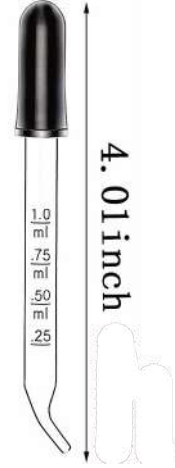

0.47inch

0.47inch

BS0725R
Glass Dropper)

Material: Silicone + Glass
Size: 7x77mm / 1 (ml)

0.47inch

0.47inch

BS2157R
Glass Dropper)

Material: Silicone + Glass
Size: 7x77mm / 1 (ml)

0.47inch

BS0054G

Tongue Scraper & Brush

Material: PP+TPR

Size: 23.2*4.5CM

Weight: 12g

Pack: OPP

Carton size: 600pcs/62*43*25cm