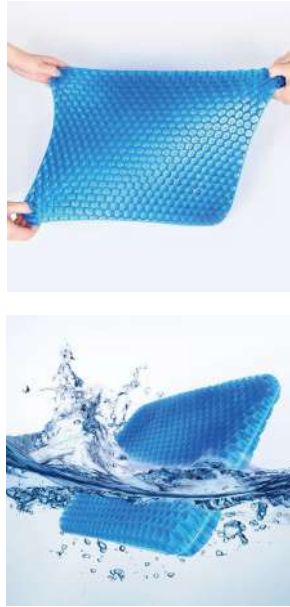

BS0961G

Brazilian Butt Lift Pillow

Material: Memory Foam
 Size: 45*20*10CM
 Weight: 550G
 Pack: Color Box
 Carton Size: 8PCS/47.5*43.5*44.5CM
 Carton G.W./N.W.: 7.5/4.4KGS

BS1000G

Seat Cushion

Material: Gel+Memory Foam+Mesh
 Size: 45*35*7CM
 Weight: 900G
 Pack: Color Box
 Carton Size: 9PCS/60*42*42CM
 Carton G.W./N.W.: 9/8KGS