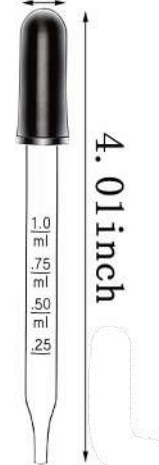

0.47inch

0.47inch

BS0725R
Glass Dropper)

Material: Silicone + Glass
Size: 7x77mm / 1 (ml)

0.47inch

0.47inch

BS2157R
Glass Dropper)

Material: Silicone + Glass
Size: 7x77mm / 1 (ml)

0.47inch

BS0054G

Tongue Scraper & Brush

Material: PP+TPR

Size: 23.2*4.5CM

Weight: 12g

Pack: OPP

Carton size: 600pcs/62*43*25cm