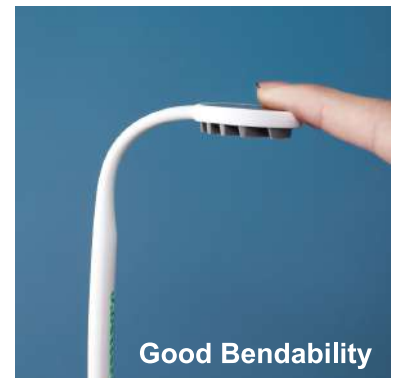

Tongue Scrapper

BS0055G

Tongue Scrapper

Material: PP+TPR

Size: 19*3.3*1CM

Weight: 12g

Pack: OPP Bag

Carton size: 50pcs/61*57*26.5cm

Carton G.W./N.W.: 7/6kgs