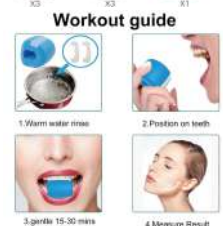

BS0886G

Portable Folding Toilet with Lid

Material: ABS
Size: 33*28*30cm
Weight: 1400g
Pack: Color Box
Carton Size: 6pcs/39.5*30.5*52cm
Carton G.W./N.W.: 9.4/8.4kgs