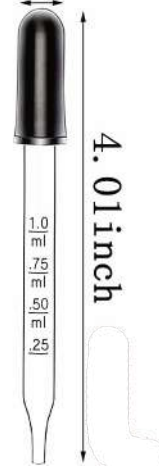

0.47inch

BS0719R
Glass Dropper)

Material: Silicone + Glass
Size: 7x77mm / 1 (ml)

0.47inch

0.47inch

BS0725R
Glass Dropper)

Material: Silicone + Glass
Size: 7x77mm / 1 (ml)

0.47inch

0.47inch

BS2157R
Glass Dropper)

Material: Silicone + Glass
Size: 7x77mm / 1 (ml)

0.47inch