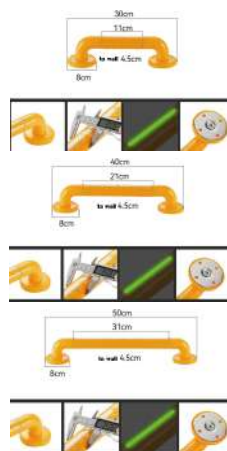

BS0454G

Corded Ear Plugs Foaming

Material: PU
Size: 1.3*2.6cm
Weight: 1.3g
Pack: opp bag
Carton Size:
3000set/64*42*27cm
Carton G.W./N.W.: 5.2/3.9kgs

BS0996G

Anti Snoring Strap Belt

Material: Polyester
Size: 66*7.5CM
Weight: 26G
Pack: Color Box
Carton Size: 500PCS/52*42*48CM
Carton G.W./N.W.: 14/13KGS

BS0867G

Automatic Foaming Soap Dispenser

Material: ABS
Size: 10.6*7.5*18.8cm 350ml
Weight: 311g
Pack: Color Box
Carton Size: 50pcs/53.5*41*43.5cm
Carton G.W./N.W.: 18/15.6kgs

BS0868G

Automatic Foaming Soap Dispenser

Material: ABS
Size: 9.9*7.2*19.2cm 320ml
Weight: 270g
Pack: Color Box
Carton Size: 40pcs/44.3*42.2*42.5cm
Carton G.W./N.W.: 14/10.8kgs

BS0890G BS0891G BS0892G

Shower Grab Bar S/M/L
Material: ABS
Size: S:30*5.5*7cm / M:40*5.5*7cm / L:50*5.5*7cm
Weight: S:400g / M:450g / L:550g
Pack: Color Box
Carton: S:40pcs/43*41*28cm 17.5/16kgs
M:30pcs/32*41*38cm 15/13.5kgs
L: 30pcs/32*41*48cm 18/16.5kgs

BS0931G

Adjustable Bed Rail Cane Stand Assist Bar

Material: Steel tube + polyester foam
Size: 35*8*35cm
Weight: 1200g
Pack: Color Box
Carton Size: 5pcs/35*35*40cm
Carton G.W./N.W.: 7/6kgs