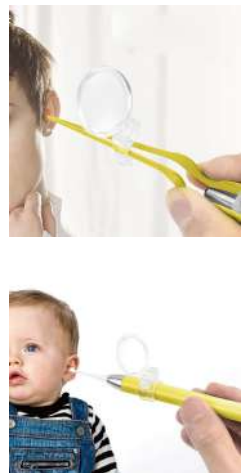

SAFE AND DURABLE

BS0902G

Electric Nail Clipper

Material: ABS
Size: 6.1*6.6*3.5cm
Weight: 92g
Pack: Color Box
Carton Size: 90pcs/43.5*29*36.5cm
Carton G.W./N.W.: 12/11.5kgs

BS0893G

Ear Wax Removal Kit

Material: 410 S/S
Size: 1.6*11.5CM
Weight: 39g
Pack: Color Box
Carton Size: 500set/30*19*28cm
Carton G.W./N.W.: 20.2/19.5kgs

BS0894G

Ear Wax Removal Kit

Material: PU+410 S/S
Size: 10.5*3*0.8cm
Weight: 24g
Pack: Color Box
Carton Size: 1000pcs/35*30*28cm
Carton G.W./N.W.: 25/24kgs

BS0895G

Ear Wax Removal Kit with LED light

Material: ABS+PS
Size: 17.7*3.7*1.2cm
Weight: 70g
Pack: Color Box
Carton Size: 200pcs/69*36*21cm
Carton G.W./N.W.: 15/14kgs

BS0883G

Ear Wax Removal with LED light

Material: ABS
Size: 13*2*1cm
Weight: 16g
Pack: Color Box
Carton Size: 1000pcs/70*41*43cm
Carton G.W./N.W.: 20/16kgs

Children's Luminous Booger Clip

Easily pick up baby's boogers without poking the nose

BS0927G

Booger Cleaning Clip

Material: PP+S/S
Size: 9x1.8cm
Weight: 14g
Pack: Color Box
Carton Size: 500pcs/40x30x37cm
Carton G.W./N.W.: 13.2/12.5kgs