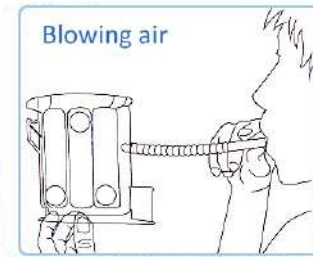

BS0508R

Breathing Exerciser

Material: Acylic+PP+ABS
Size: 13x11cm
Pack: color box
Carton: 20pcs/40x30x33cm
Carton G.W./N.W.: 5/4.5kgs

BS0881G

Steam Inhaler

Material: ABS+Electronic Components
Size: 4.2*4.2*12.8cm
Weight: 113g
Pack: Color Box
Carton Size: 55pcs/53*29*37cm
Carton G.W./N.W.: 10.6/10kgs