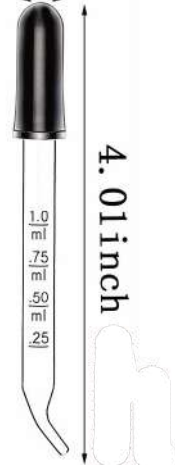

0.47inch

0.47inch

BS0725R
Glass Dropper)

Material: Silicone + Glass
Size: 7x77mm / 1 (ml)

0.47inch

0.47inch

BS2157R
Glass Dropper)

Material: Silicone + Glass
Size: 7x77mm / 1 (ml)

0.47inch

BS0054G

Tongue Scraper & Brush

Material: PP+TPR

Size: 23.2*4.5CM

Weight: 12g

Pack: OPP

Carton size: 600pcs/62*43*25cm