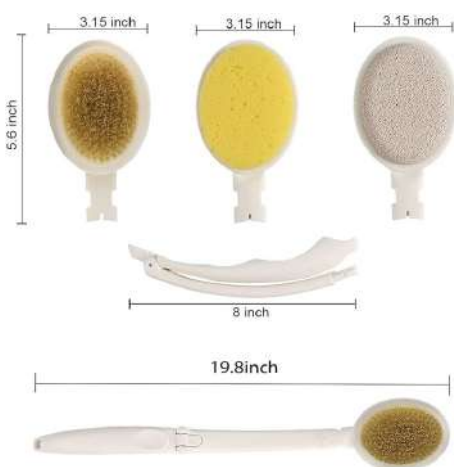

ROUNDED BLADE, NOT EASY ON THE HANDS
Best use
Rounded tip

STAINLESS STEEL NAIL FILE
Brushed surface texture

BS0940G
Baby Care Set 3PK

Material: PP+TPR+Carbon Steel
Size/Weight: Comb: 13.5*3.1*0.45CM 7.8G
Brush: 13*4*2CM 16.8G
Nail clippers: 5.2*1.2*3CM 16G
Pack: Blister Card
Carton Size: 144SET/40*35*25CM
Carton G.W./N.W.: 9/5.9KGS

Baby Care Set 3PK

HAIR BRUSH

ROUND TEETH

TAKE GOOD CARE OF BABY'S HAIR & HEAD SKIN

SOFT BRUSH

VERY SOFT MATERIAL SAFE FOR BABY'S SKIN

BS0941G

Back Scrubber for Shower

Material: PS+PE
Size: 6.4*46CM
Weight: 53G
Pack: Hanging Tag
Carton Size: 100PCS/53*48*50CM
Carton G.W./N.W.: 6.3/5.3KGS

BS0942G

Bath Brush Long Handle

Material: PS+Nylon
Size: 34.5CM
Weight: 130G
Pack: Hanging Tag
Carton Size: 72PCS/45*22*64CM
Carton G.W./N.W.: 10.4/9.4KGS