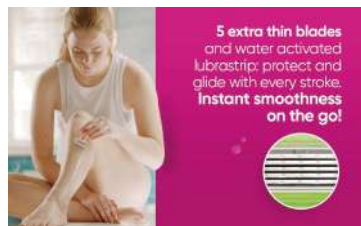

BS0952G

Razor For Women includes 1 Travel Case

Size: 7.7x4.3cm
Weight: 51G
Pack: Blister card
Carton Size: 144pcs/46x39x34cm
Carton G.W./N.W.: 8.8/7.8KGS