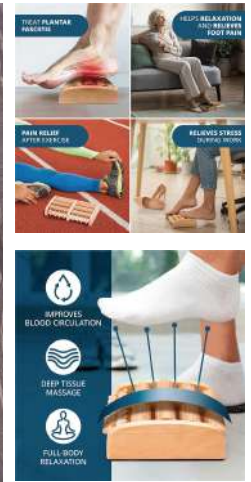

BS0970G

Foot Massage Shoes

Material: TPU
Size: 36-37 38-39 40-41 42-43 44-45
Weight: 500-550G
Pack: Color Box
Carton Size: 50PCS/55*44*59CM
Carton G.W./N.W.: 25/24KGS