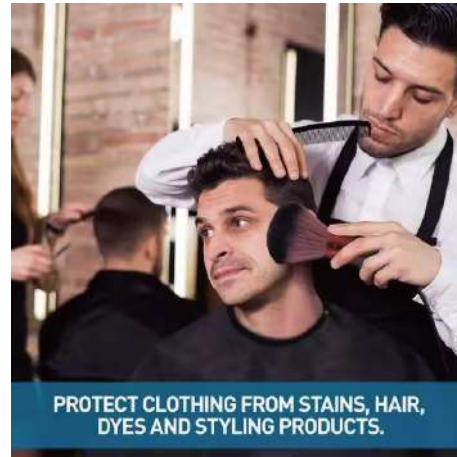

BS0982G

Neck Duster Brush

Material: ABS+Fiber wool
Size: 4.9*15.5CM
Weight: 78G
Pack: opp bag
Carton Size: 240PCS/62*34.5*55CM
Carton G.W./N.W.: 19.8/18.8KGS