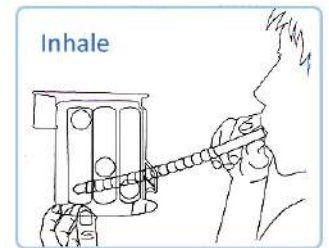

BS0508R

Breathing Exerciser

Material: Acylic+PP+ABS
Size: 13x11cm
Pack: color box
Carton: 20pcs/40x30x33cm
Carton G.W./N.W.: 5/4.5kgs

BS0881G

Steam Inhaler

Material: ABS+Electronic Components
Size: 4.2*4.2*12.8cm
Weight: 113g
Pack: Color Box
Carton Size: 55pcs/53*29*37cm
Carton G.W./N.W.: 10.6/10kgs