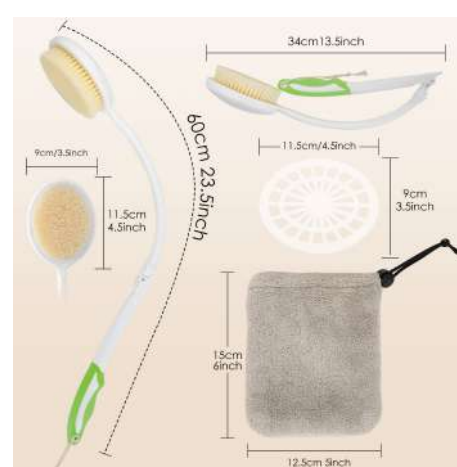

ROUNDED BLADE, NOT EASY ON THE HANDS
Best use
Rounded tip

STAINLESS STEEL NAIL FILE
Brushed surface texture

BS0940G
Baby Care Set 3PK

Material: PP+TPR+Carbon Steel
Size/Weight: Comb: 13.5*3.1*0.45CM 7.8G
Brush: 13*4*2CM 16.8G
Nail clippers: 5.2*1.2*3CM 16G
Pack: Blister Card
Carton Size: 144SET/40*35*25CM
Carton G.W./N.W.: 9/5.9KGS

Baby Care Set 3PK

HAIR BRUSH

ROUND TEETH

TAKE GOOD CARE OF BABY'S HAIR & HEAD SKIN

SOFT BRUSH

VERY SOFT MATERIAL SAFE FOR BABY'S SKIN

BS0941G

Back Scrubber for Shower

Material: PS+PE
Size: 6.4*46CM
Weight: 53G
Pack: Hanging Tag
Carton Size: 100PCS/53*48*50CM
Carton G.W./N.W.: 6.3/5.3KGS

BS0942G

Bath Brush Long Handle

Material: PS+Nylon
Size: 34.5CM
Weight: 130G
Pack: Hanging Tag
Carton Size: 72PCS/45*22*64CM
Carton G.W./N.W.: 10.4/9.4KGS