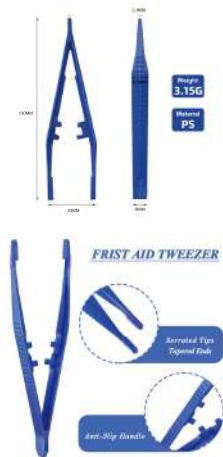

BS0904G

First Aid Plastic weezers
Disposable Forceps for Medical

Material: PP
Size: 13*2.3cm
Weight: 4.5g
Pack: Color Box
Carton Size: 3000pcs/65*45*55cm
Carton G.W./N.W.: 15.8/14.8kgs