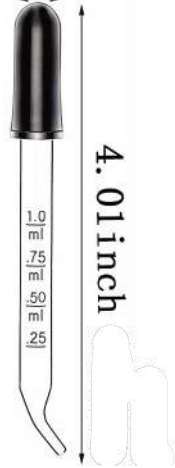

BS0579G

HUNCHBACK CORRECTION BELT

Material: cotton & spandex
 Pack: polybag
 Carton: 100pcs/51x45x50cm
 Carton G.W./N.W.: 23/22kgs

0.47inch

BS0719R
Glass Dropper)

Material: Silicone + Glass
Size: 7x77mm / 1 (ml)

0.47inch

0.47inch

BS0725R
Glass Dropper)

Material: Silicone + Glass
Size: 7x77mm / 1 (ml)

0.47inch

0.47inch

BS2157R
Glass Dropper)

Material: Silicone + Glass
Size: 7x77mm / 1 (ml)