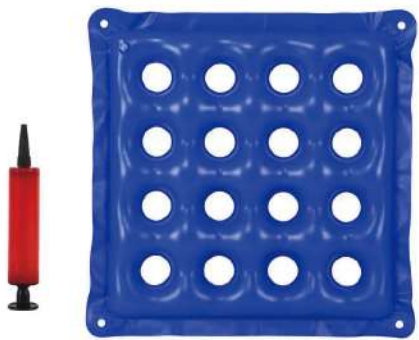

BS0934G

Thermal Plush Waist Warmer

Material: Bamboo Carbon Fiber+ Latex Silk+Fleece
 Size: M(83CM) / L(93cm) / XL(96cm)
 Pack: Color Box
 Carton Size: 90pcs/52*46*42CM

BS0938G

Double Shoulder Braces

Material: Bamboo Carbon Fiber
 Size: S:(38-42cm) M:(42-46cm)
 L:(42-50cm) XL:(50-54cm)
 Pack: Color Box
 Carton Size: 90pcs/52*46*42CM

BS0906G

Inflatable Seat Cushion

Material: PVC
 Size: 48x48cm
 Pack: Color Box
 Carton Size: 100PCS/42*30*20CM
 Carton G.W./N.W.: 16/15KGS

BS0907G

Inflatable Seat Cushion

Material: Flock
 Size: 40*40cm
 Pack: Color Box
 Carton Size: 60PCS/43*38*49CM
 Carton G.W./N.W.: 14.5/13.5KGS