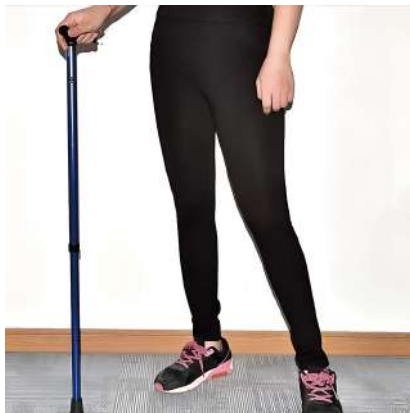

BS0411G

Adjustable Foldable Walking Stick

Material: aluminum

Size: 84-94cm

Weight: 350g

Pack: PVC bag with label

Carton Size: 30pcs/48*31*32.5cm

Carton G.W./N.W.: 12/11kgs