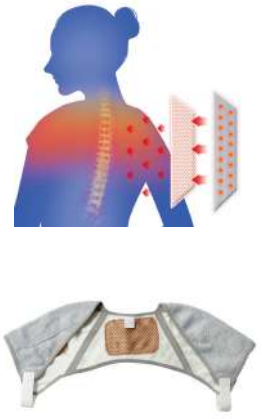

BS0934G

Thermal Plush Waist Warmer

Material: Bamboo Carbon Fiber+ Latex Silk+Fleece
Size: M(83CM) / L(93cm) / XL(96cm)
Pack: Color Box
Carton Size: 90pcs/52*46*42CM

BS0938G

Double Shoulder Braces

Material: Bamboo Carbon Fiber
Size: S:(38-42cm) M:(42-46cm)
L:(42-50cm) XL:(50-54cm)
Pack: Color Box
Carton Size: 90pcs/52*46*42CM