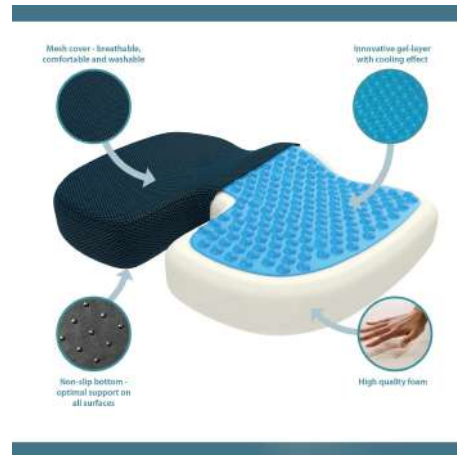

BS0906G

Inflatable Seat Cushion

Material: PVC
 Size: 48x48cm
 Pack: Color Box
 Carton Size: 100PCS/42*30*20CM
 Carton G.W./N.W.: 16/15KGS

BS0907G

Inflatable Seat Cushion

Material: Flock
 Size: 40*40cm
 Pack: Color Box
 Carton Size: 60PCS/43*38*49CM
 Carton G.W./N.W.: 14.5/13.5KGS