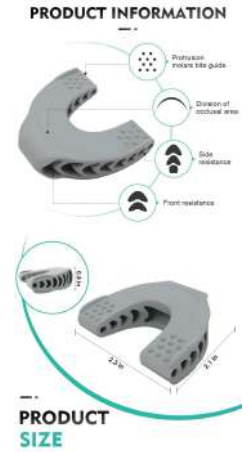

BS0886G

Portable Folding Toilet with Lid

Material: ABS
 Size: 33*28*30cm
 Weight: 1400g
 Pack: Color Box
 Carton Size: 6pcs/39.5*30.5*52cm
 Carton G.W./N.W.: 9.4/8.4kgs

BS1002G

Jaw Trainer

Material: Silicone + Polyurethane
 Size: 30*35*30mm
 Weight: 27G
 Pack: Color Box
 Carton Size: 400PCS/36*27*39CM
 Carton G.W./N.W.: 12/11KGS

BS1003G

Jaw Trainer

Material: Food Grade Silicone
 Size: 1.6*1.5*3CM
 Weight: 5G
 Pack: Color Box
 Carton Size: 5000PCS/49x39x35CM
 Carton G.W./N.W.: 26/25KGS

BS1004G

Jaw Trainer

Material: Food Grade Silicone
 Size: 5x6x2cm
 Weight: 23G
 Pack: Color Box
 Carton Size: 500PCS/CTN 49x39x35CM
 Carton G.W./N.W.: 12.5/11.5KGS