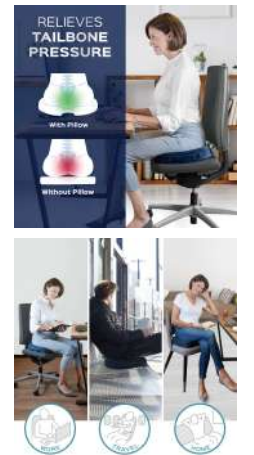

BS0906G

Inflatable Seat Cushion

Material: PVC
 Size: 48x48cm
 Pack: Color Box
 Carton Size: 100PCS/42*30*20CM
 Carton G.W./N.W.: 16/15KGS

BS0907G

Inflatable Seat Cushion

Material: Flock
 Size: 40*40cm
 Pack: Color Box
 Carton Size: 60PCS/43*38*49CM
 Carton G.W./N.W.: 14.5/13.5KGS