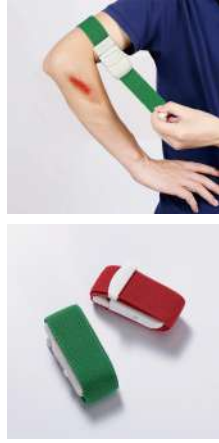

BS0828G

Tourniquet Elastic Band

Material: PP + Polyester
Size: 2.5x45cm
Weight: 23g
Pack: Color Box
Carton size: 500PCS/44*32*31CM
Carton G.W./N.W.: 12.2/11.5kgs