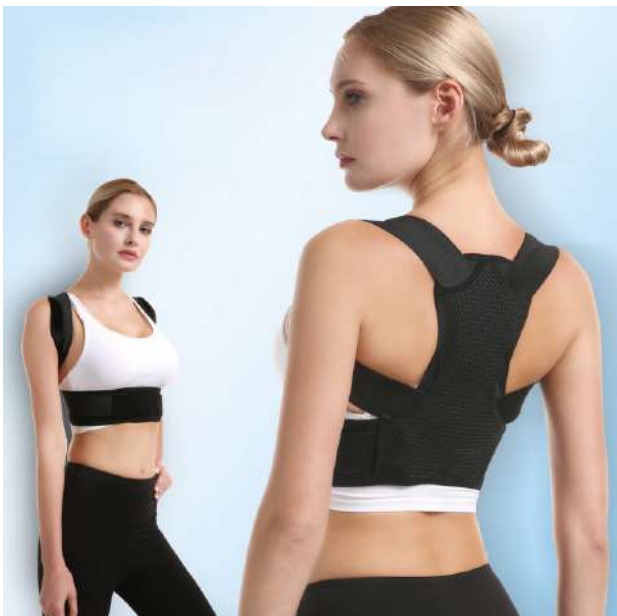

BS0579G

HUNCHBACK CORRECTION BELT

Material: cotton & spandex
 Pack: polybag
 Carton: 100pcs/51x45x50cm
 Carton G.W./N.W.: 23/22kgs

0.47inch

BS0719R
Glass Dropper)

Material: Silicone + Glass
Size: 7x77mm / 1 (ml)