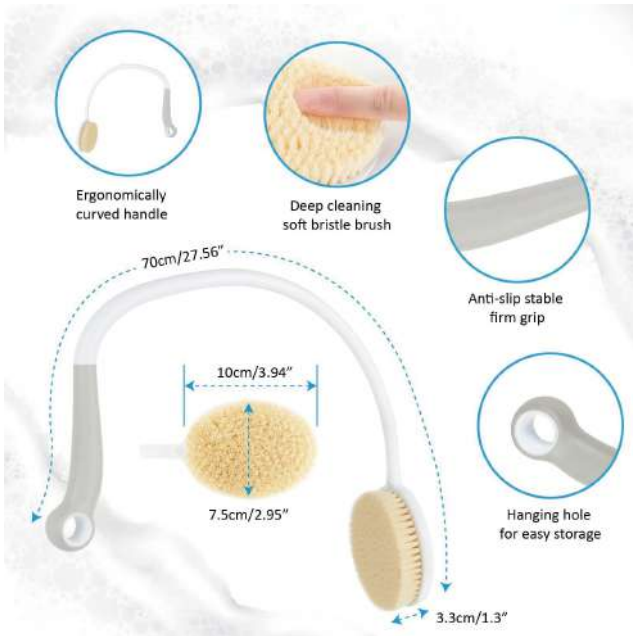

BS0960G

Shower Brush with U-Shaped for Cleaning

Material: PP+ABS
Size: 36*9CM
Weight: 228G
Pack: Hanging Tag
Carton Size: 50PCS/60*38*32CM
Carton G.W./N.W.: 12.5/11.5KGS