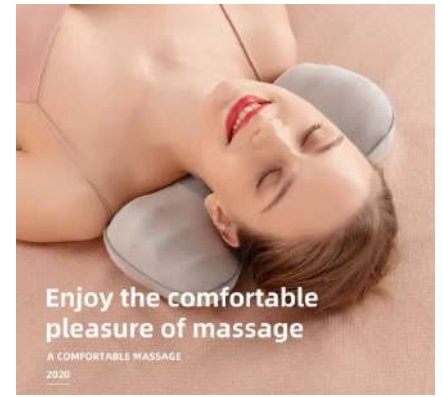

BS0841G

Neck Kneading Massager Pillow

Material: Suede + Memory Foam
Size: 36.5*21.8*12.7CM
Weight: 531g
Pack: Color Box
Carton size: 10PCS/64*44.5*37.5CM
Carton G.W./N.W.: 8.6/5.3kgs